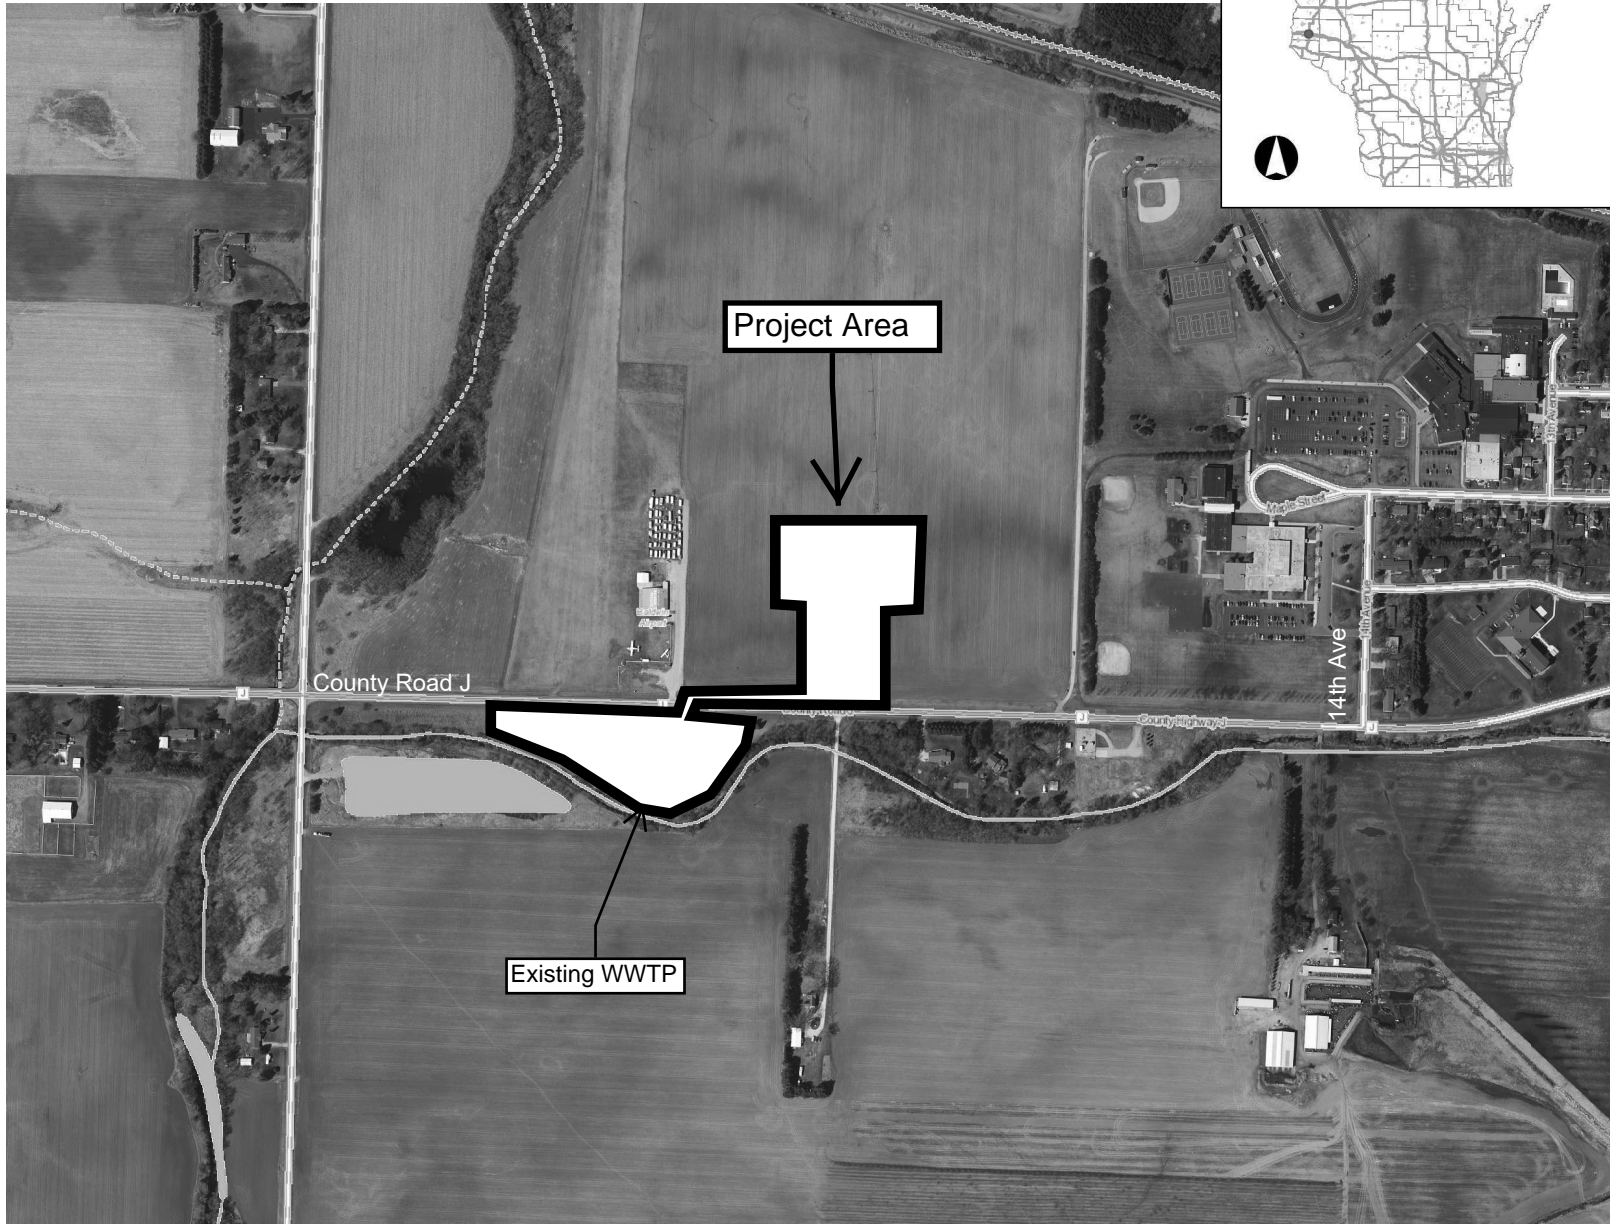

Baldwin WWTP Project Area

NAD_1983_HARN_Wisconsin_TM

1: 7,920

DISCLAIMER: The information shown on these maps has been obtained from various sources, and are of varying age, reliability and resolution. These maps are not intended to be used for navigation, nor are these maps an authoritative source of information about legal land ownership or public access. No warranty, expressed or implied, is made regarding accuracy, applicability for a particular use, completeness, or legality of the information depicted on this map. For more information, see the DNR Legal Notices web page: <http://dnr.wi.gov/legal/>